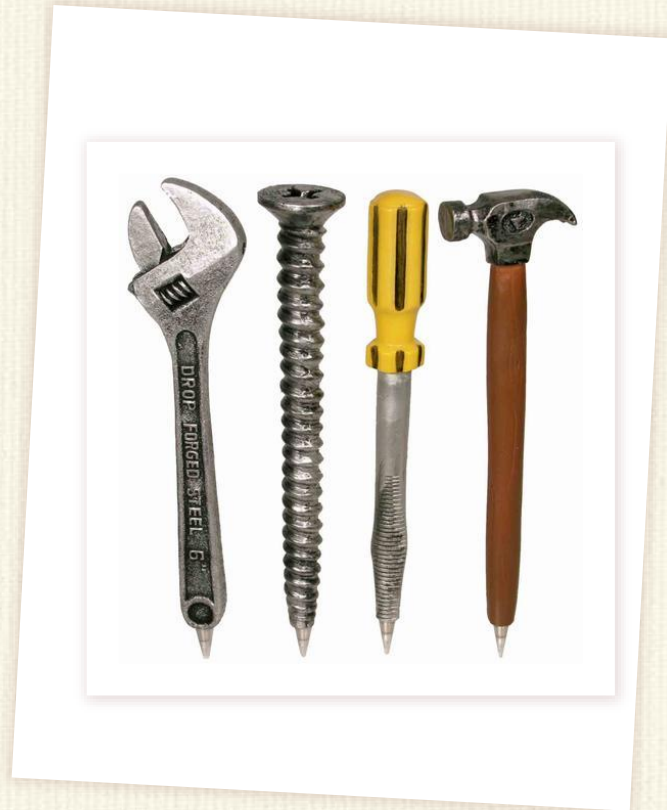

Right: Stylish and handy. The Streamline fish-shaped corkscrew and bottle opener makes a nice conversation piece too. \$14.99